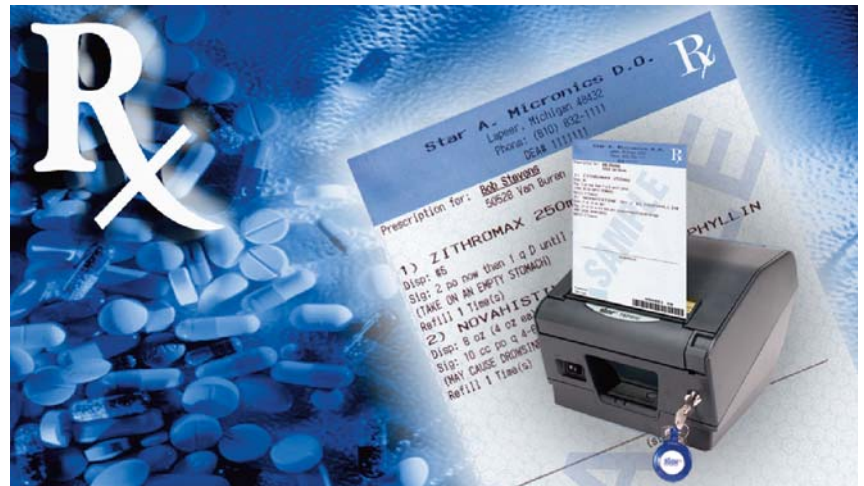

Locking Paper Chamber

Drop-In & Print Paper Loading

Lock Slot for Locking Cable Harness

Disable Paper Feed Button

TSP800 Rx Thermal Printer

- Ultra Fast 31PPM (Prescriptions Per Minute) (150mm/s)
- No consumable (except paper)
- Quiet (55dB)
- No warm up time needed
- Locking Paper Chamber
- Kensington Lock Slot for Locking Cable Harness
- "Drop-In & Print"
- Clamshell™ Design
- Extra small Footprint

Star Micronics has the solution to print thermal prescriptions using its secured locking TSP800 Rx Printer. Answering the requests from Hospitals and Physicians to efficiently automate the prescription process and make it simple is the cure from Star. The Secured TSP800Rx printer enables doctors to print thermal prescriptions versus handwritten prescriptions from a pad avoiding legibility errors. Utilizing specialized and secured thermal prescription paper, the prescriptions are printed using the latest electronic medical record (EMR) software in the industry, resulting in a secured legible script in seconds.

No more messy ribbon replacements, the Secured TSP800Rx features simple and easy "Drop-In" secured thermal prescription paper - the sole consumable.

Secured Locking TSP800 Rx

Available in Parallel, USB and Ethernet Interfaces
 • "Locking" Feature Secures Rx Paper Roll from being taken from the printer without authorization

• Kensington Lock Slot*

Fast, Silent Printing

The Secured TSP800Rx prints faster than a laser printer, produces output that is clearer than an inkjet printer and it is smaller than a shoe box so it is a true space saver. In addition, the Secured TSP800Rx will only print what you need, saving you time and money with your printer consumables.