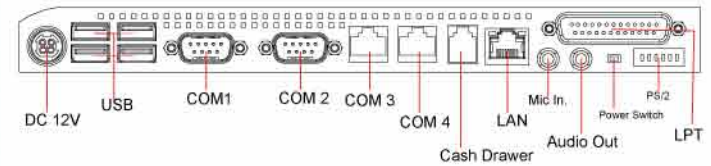

I/O Interface