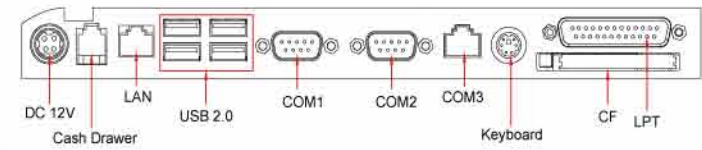

I/O Interface